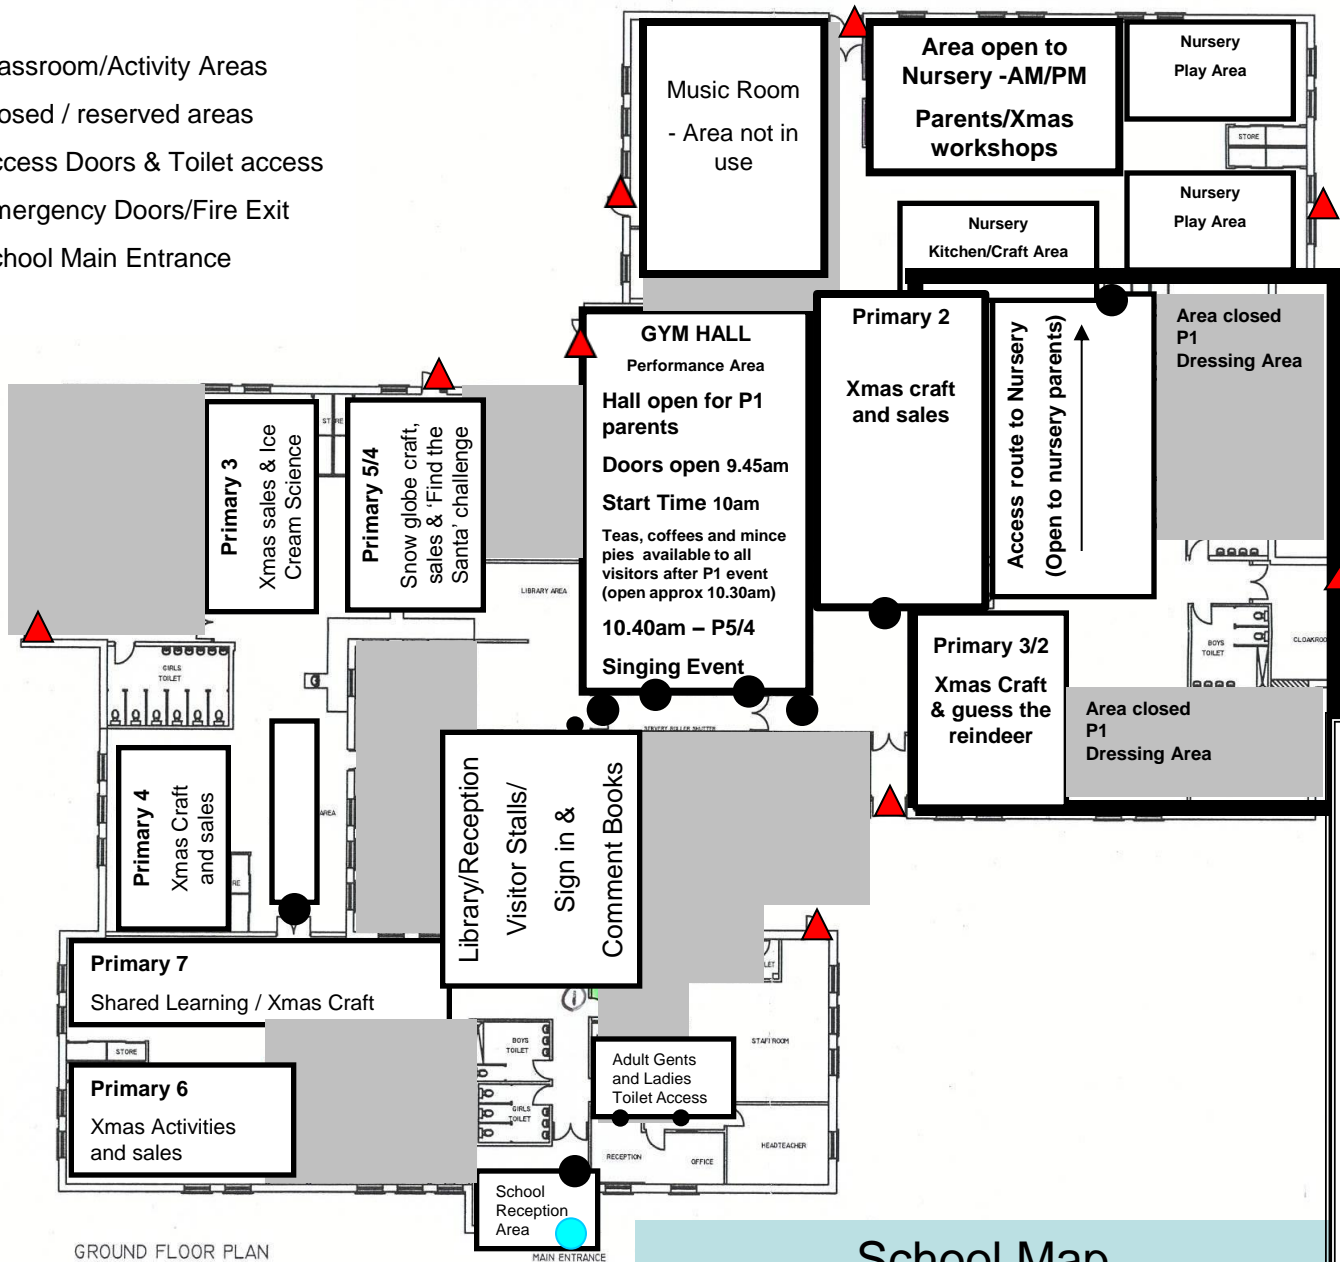

Key -

-  Classroom/Activity Areas
-  Closed / reserved areas
-  Access Doors & Toilet access
-  Emergency Doors/Fire Exit
-  School Main Entrance

GROUND FLOOR PLAN

School Map

Welcome to Forehill Primary School...

Please refer to this map to find out what's on and feel free to tour activity areas/classes across the school between 9.30am and 11am.

Please feel free to add comments, ideas & suggestions to our class sign in books during your visit.

Nursery

The Nursery will be holding an independent open event during both AM and PM sessions – please refer to the Nursery for further details.

Primary 1M and Primary 1G

The Gym Hall will be reserved for the families of P1 children to perform their nativity play. The hall doors will be open from arrival from 9.45am with the performance starting by 10am. **Please note that due to limited seating, this performance will be open to parents/families of the P1 children only!**